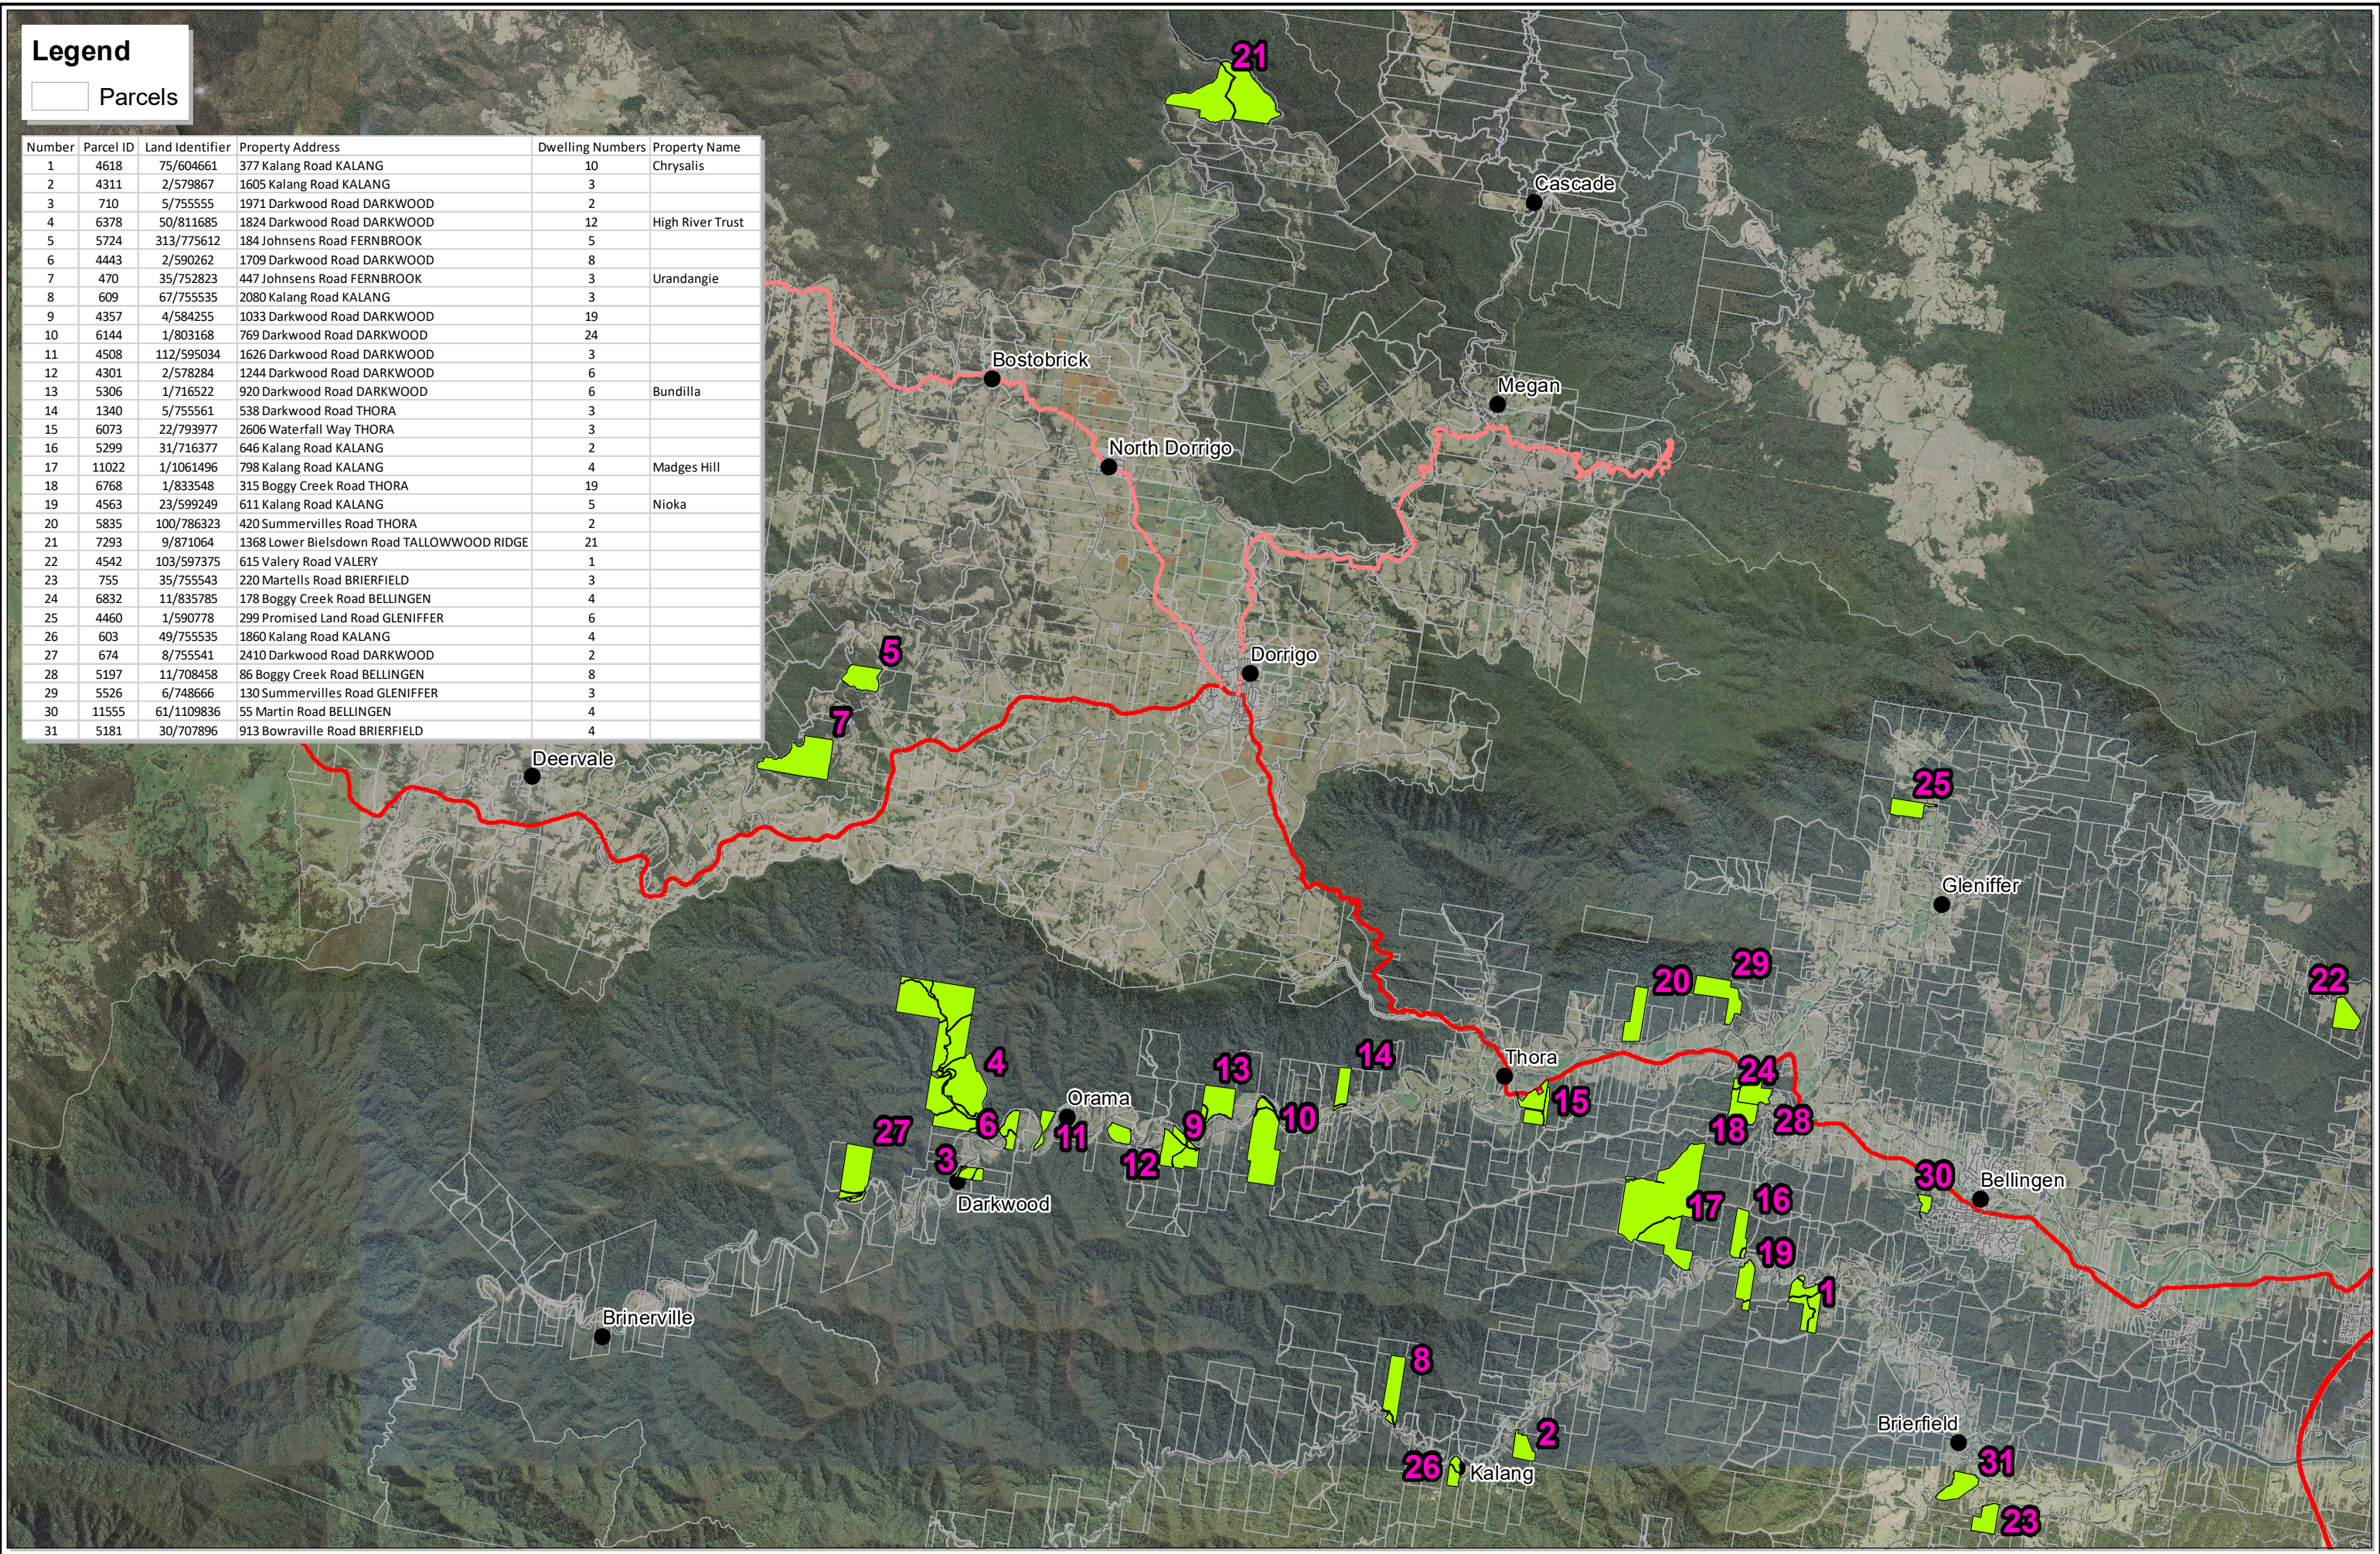

Legend

Parcels

Number	Parcel ID	Land Identifier	Property Address	Dwelling Numbers	Property Name
1	4618	75/604661	377 Kalang Road KALANG	10	Chrysalis
2	4311	2/579867	1605 Kalang Road KALANG	3	
3	710	5/755555	1971 Darkwood Road DARKWOOD	2	
4	6378	50/811685	1824 Darkwood Road DARKWOOD	12	High River Trust
5	5724	313/775612	184 Johnsens Road FERNBROOK	5	
6	4443	2/590262	1709 Darkwood Road DARKWOOD	8	
7	470	35/752823	447 Johnsens Road FERNBROOK	3	Urandangie
8	609	67/755535	2080 Kalang Road KALANG	3	
9	4357	4/584255	1033 Darkwood Road DARKWOOD	19	
10	6144	1/803168	769 Darkwood Road DARKWOOD	24	
11	4508	112/595034	1626 Darkwood Road DARKWOOD	3	
12	4301	2/578284	1244 Darkwood Road DARKWOOD	6	
13	5306	1/716522	920 Darkwood Road DARKWOOD	6	Bundilla
14	1340	5/755561	538 Darkwood Road THORA	3	
15	6073	22/793977	2606 Waterfall Way THORA	3	
16	5299	31/716377	646 Kalang Road KALANG	2	
17	11022	1/1061496	798 Kalang Road KALANG	4	Madges Hill
18	6768	1/833548	315 Boggy Creek Road THORA	19	
19	4563	23/599249	611 Kalang Road KALANG	5	Nioka
20	5835	100/786323	420 Summervilles Road THORA	2	
21	7293	9/871064	1368 Lower Bielsdown Road TALLOWOOD RIDGE	21	
22	4542	103/597375	615 Valery Road VALERY	1	
23	755	35/755543	220 Martells Road BRIERFIELD	3	
24	6832	11/835785	178 Boggy Creek Road BELLINGEN	4	
25	4460	1/590778	299 Promised Land Road GLENIFFER	6	
26	603	49/755535	1860 Kalang Road KALANG	4	
27	674	8/755541	2410 Darkwood Road DARKWOOD	2	
28	5197	11/708458	86 Boggy Creek Road BELLINGEN	8	
29	5526	6/748666	130 Summervilles Road GLENIFFER	3	
30	11555	61/1109836	55 Martin Road BELLINGEN	4	
31	5181	30/707896	913 Bowraville Road BRIERFIELD	4	

Multiple Occupancies