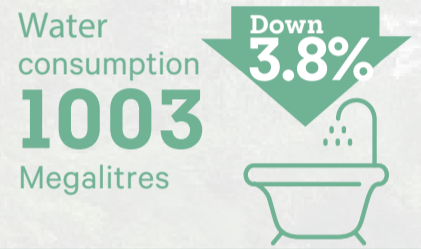

Total length of footpaths & cycleways

6.2km

Established since 2017

3 Playground renewals

49 Playground defects outstanding

Social media reach

accessibility improvements to facilities and infrastructure