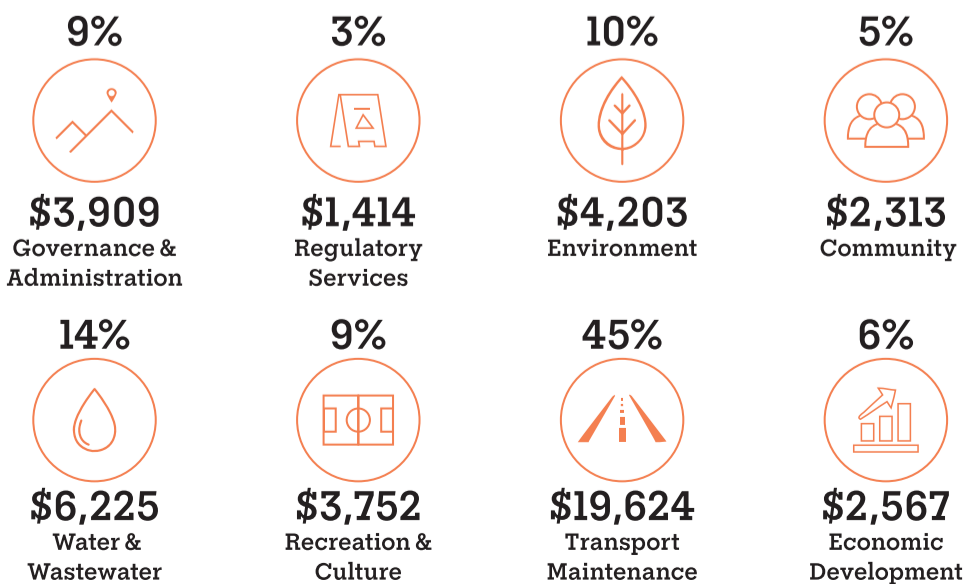

In 2022/23 Council delivered a \$29.4 Million capital program including:

\$13.8M

Bridges

\$7.1M

Roads And Footpaths

\$6.9M

Community Facilities Town Improvements Sport And Recreation

\$1.6M

In 2022/23 There Were:

70%

Waste Diverted From Landfill

\$33.2M

Grant funding successfully secured

100%

Annual Road Maintenance Program Completed

1,220

Response to Engagement Surveys

The Council raised \$ 71 million from various sources

Council spent \$ 44 million on maintaining and renewing assets and providing services. (\$ thousands)

A Gumbaynggirr Community Vision