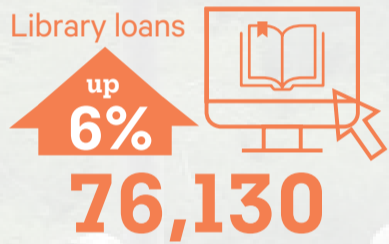

Total length of footpaths & cycleways

6.2km

Established since 2017

3 Playground renewals

49 Playground defects outstanding

Social media reach

accessibility improvements to facilities and infrastructure