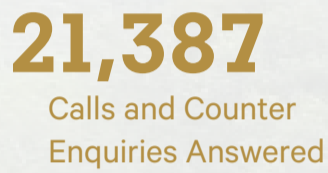

3 Playground renewals

49 Playground defects outstanding

Social media reach

accessibility improvements to facilities and infrastructure