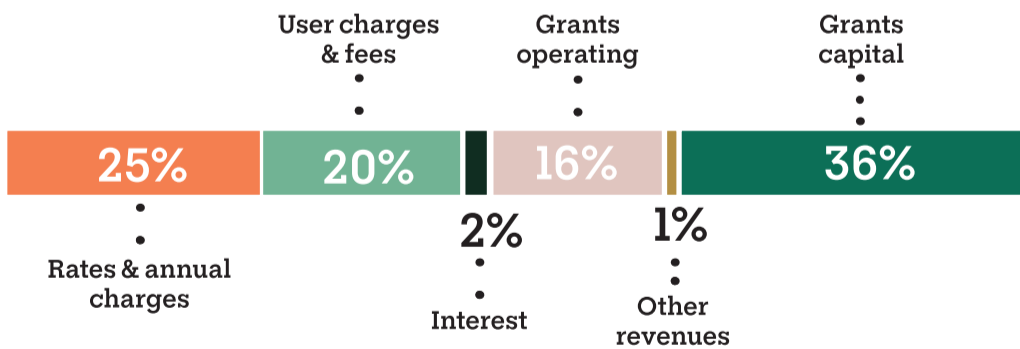

In 2022/23 There Were:

70%

Waste Diverted From Landfill

\$33.2M

Grant funding successfully secured

100%

Annual Road Maintenance Program Completed

1,220

Response to Engagement Surveys

The Council raised \$ 71 million from various sources

Council spent \$ 44 million on maintaining and renewing assets and providing services. (\$ thousands)

A Gumbaynggirr Community Vision