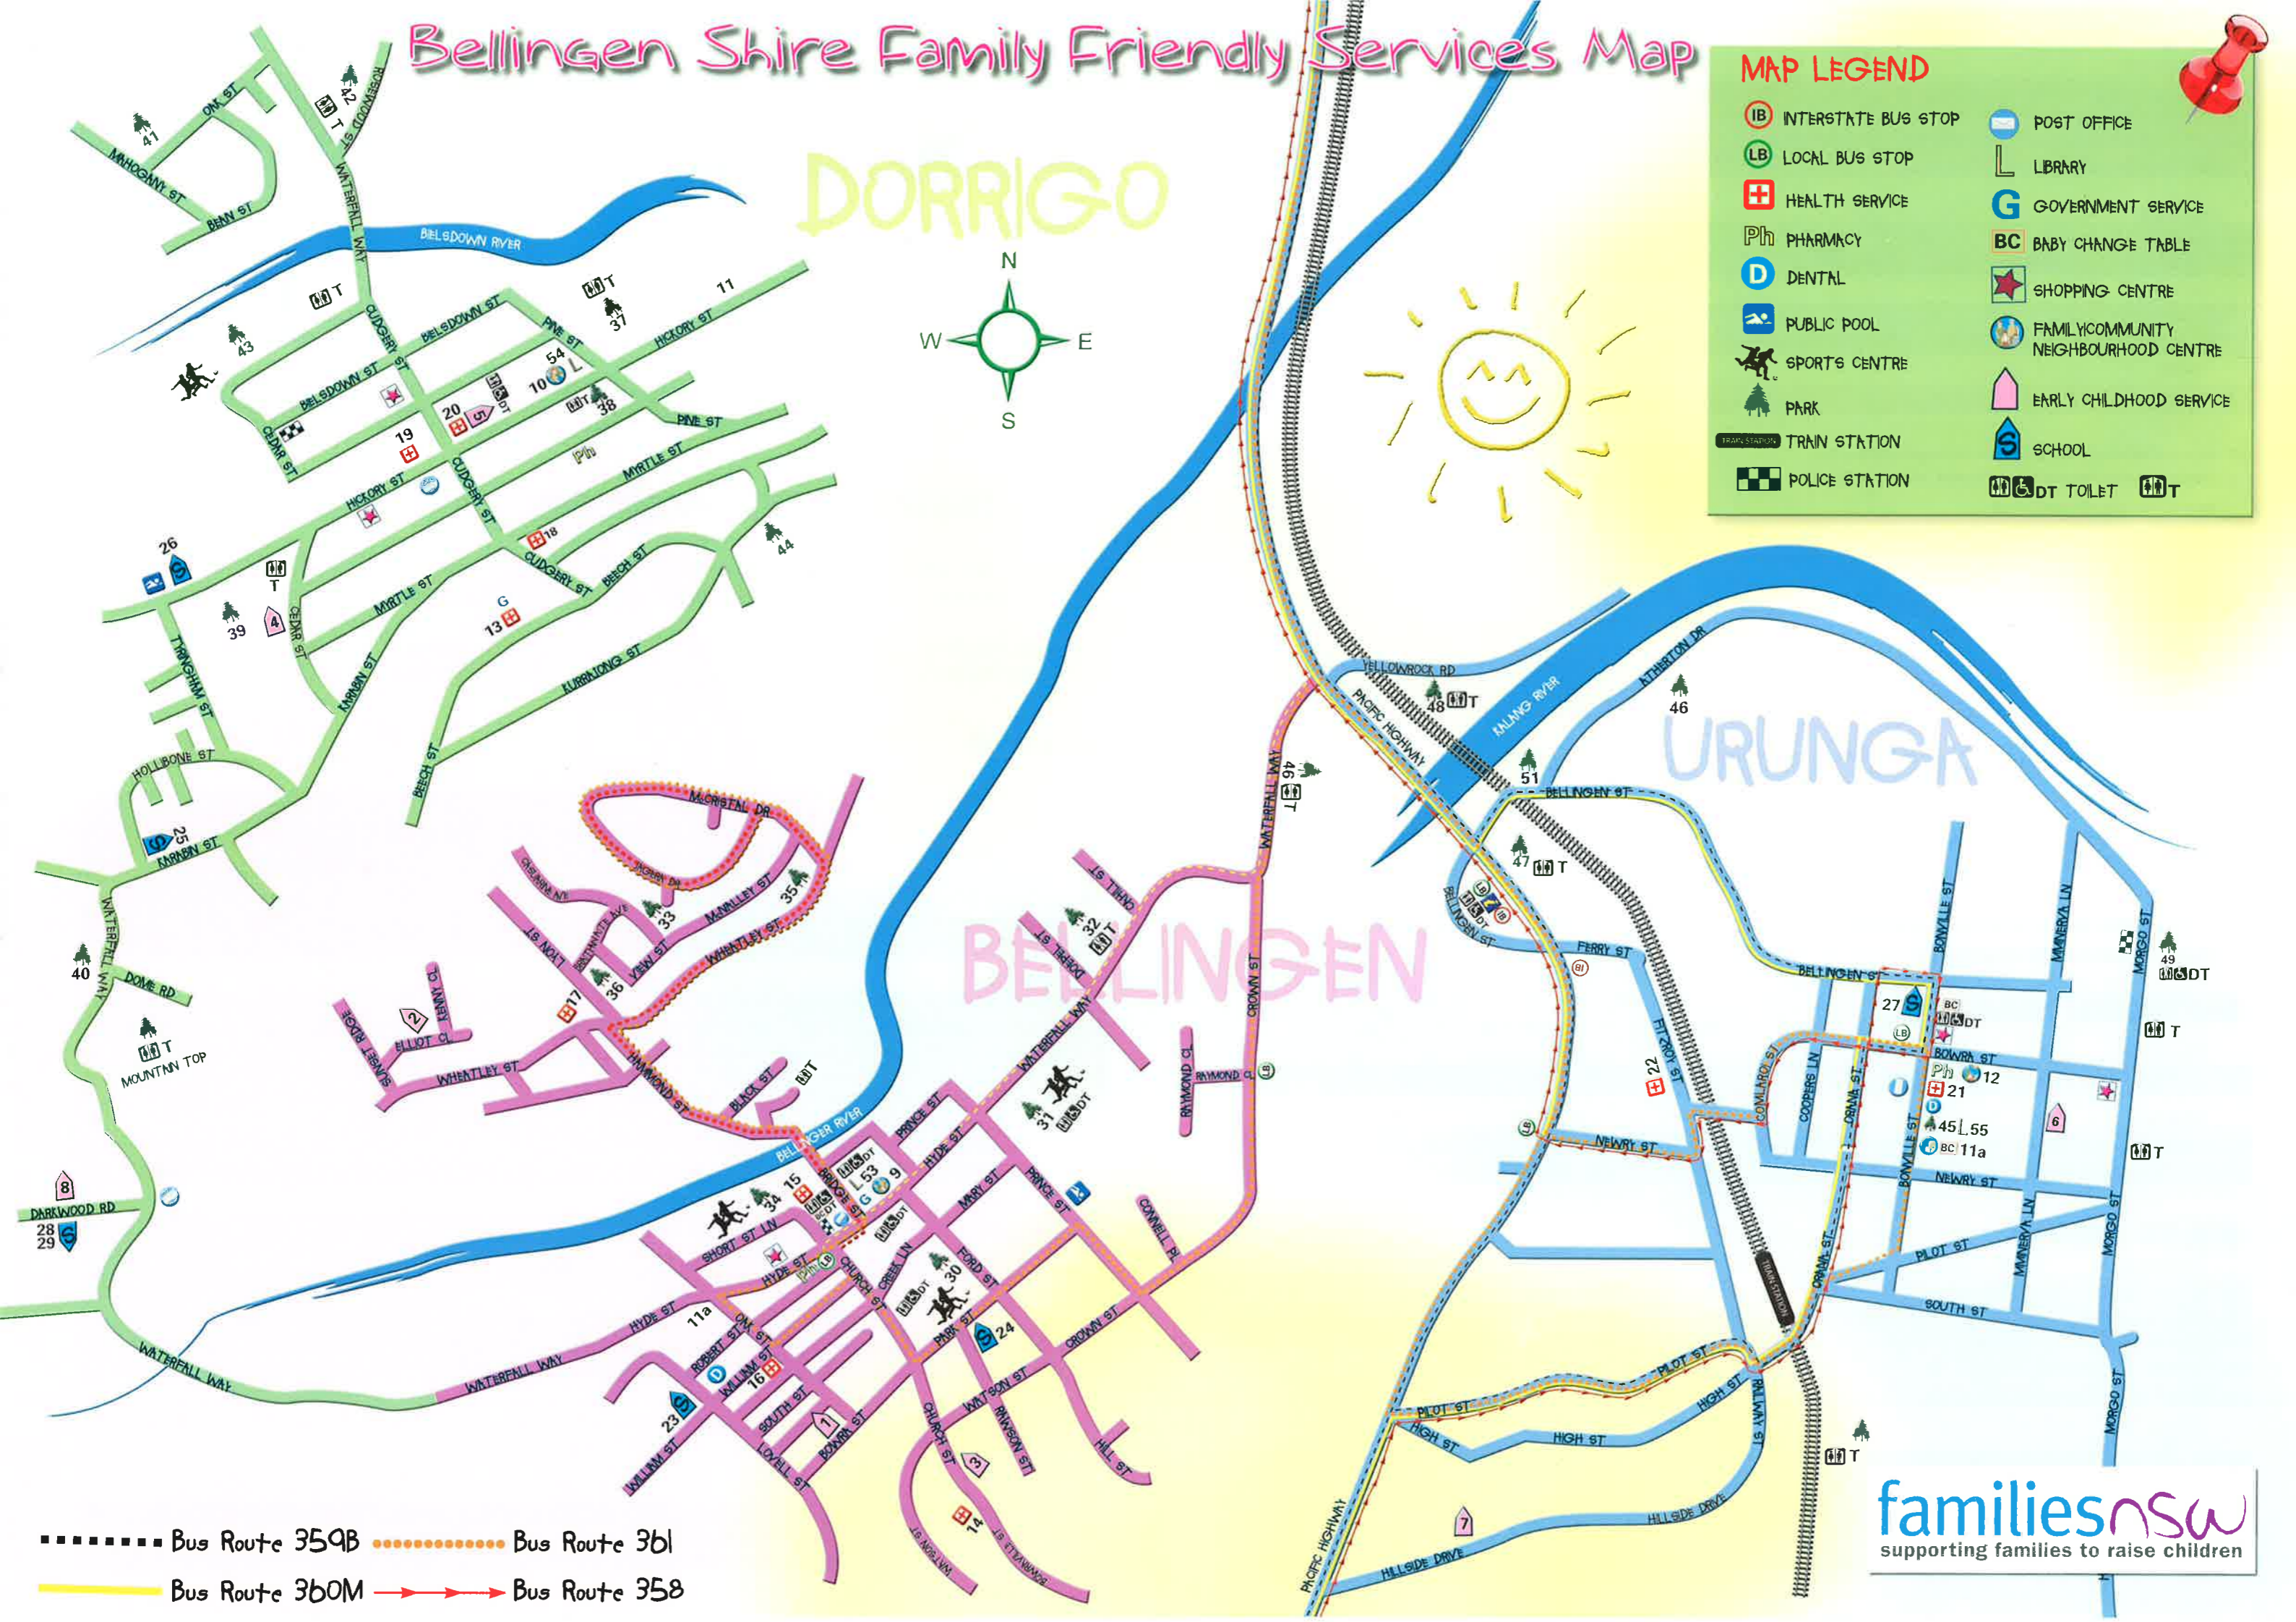

URUNGA

45	Bonville Street In front of library	B, P,
46	Christian Park Atherton Drive	B, BBQ
47	Joy Mitchell Park Bellingen Street/Pacific Highway	S, BBQ, T
48	Maramba Park Yellow Rock Road	P, T
49	Morgo Sreet N of Caravan Park	T, DT, B, BBQ
50	Recreation Reserve Morgo Street (Hungry Head Road/South Street East)	T
51	Russell Park Bellingen St/Atherton Drive	B, BBQ

Bellingen Shire Family Friendly Services Map

DORRIGO

MAP LEGEND

- INTERSTATE BUS STOP
- LOCAL BUS STOP
- HEALTH SERVICE
- PHARMACY
- DENTAL
- PUBLIC POOL
- SPORTS CENTRE
- PARK
- TRAIN STATION
- POLICE STATION
- POST OFFICE
- LIBRARY
- GOVERNMENT SERVICE
- BABY CHANGE TABLE
- SHOPPING CENTRE
- FAMILY COMMUNITY NEIGHBOURHOOD CENTRE
- EARLY CHILDHOOD SERVICE
- SCHOOL
- DT TOILET
- T

- Bus Route 359B
- Bus Route 361
- Bus Route 360M
- Bus Route 358