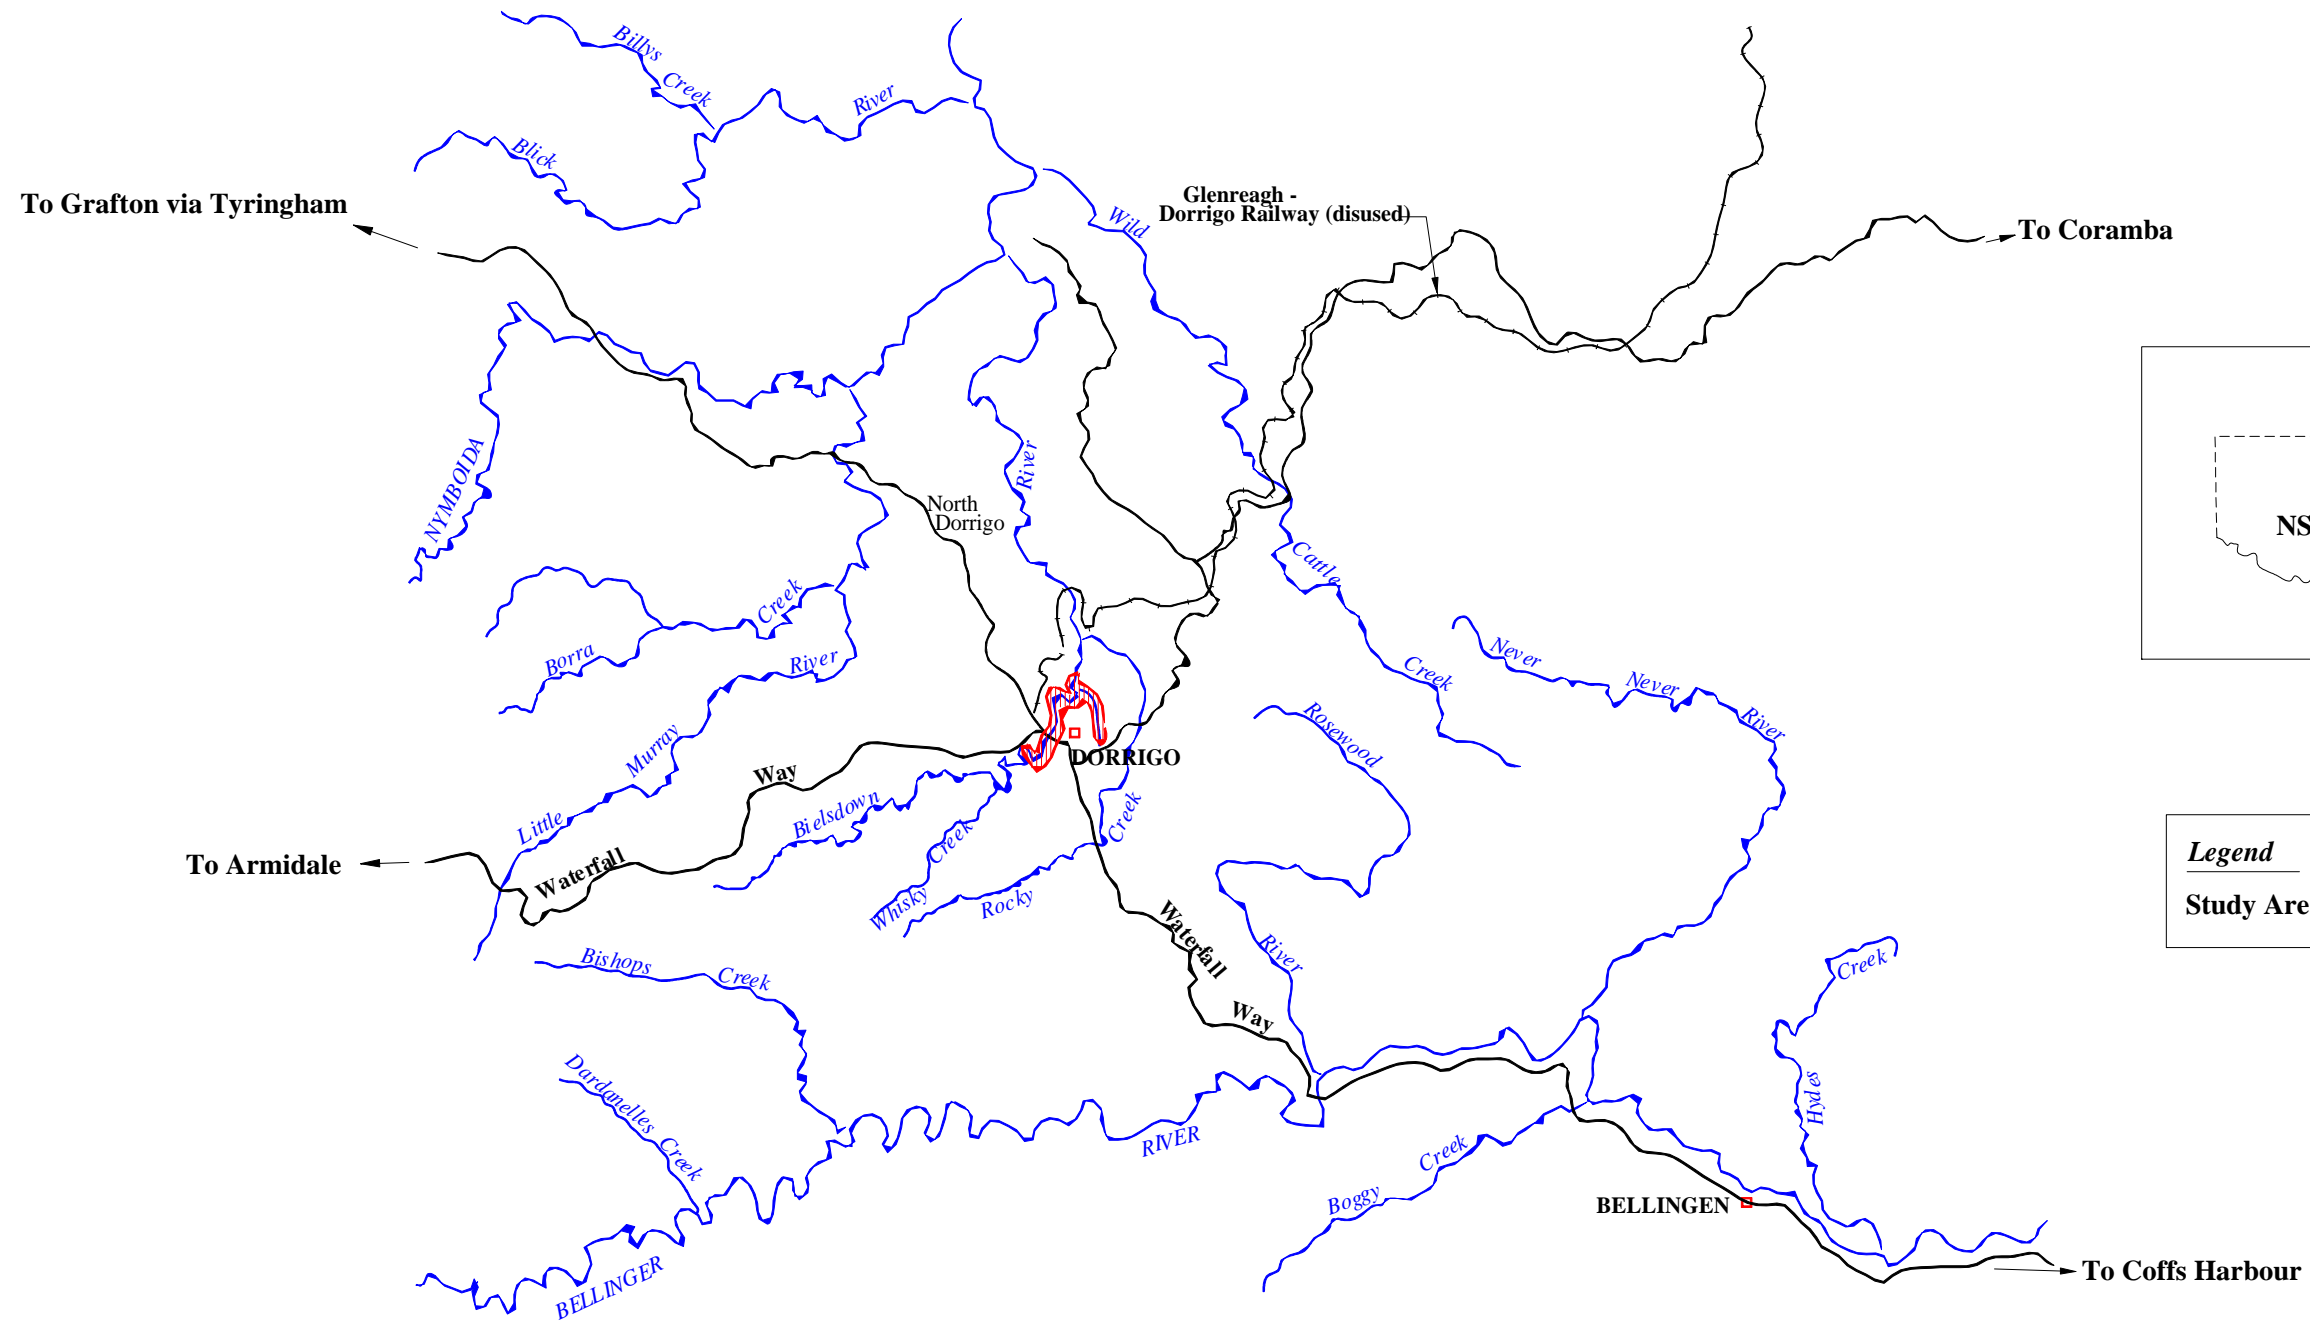

**BELLINGEN SHIRE COUNCIL
DORRIGO FLOOD STUDY**

Legend

Study Area 

**FIGURE 1
STUDY LOCALITY**